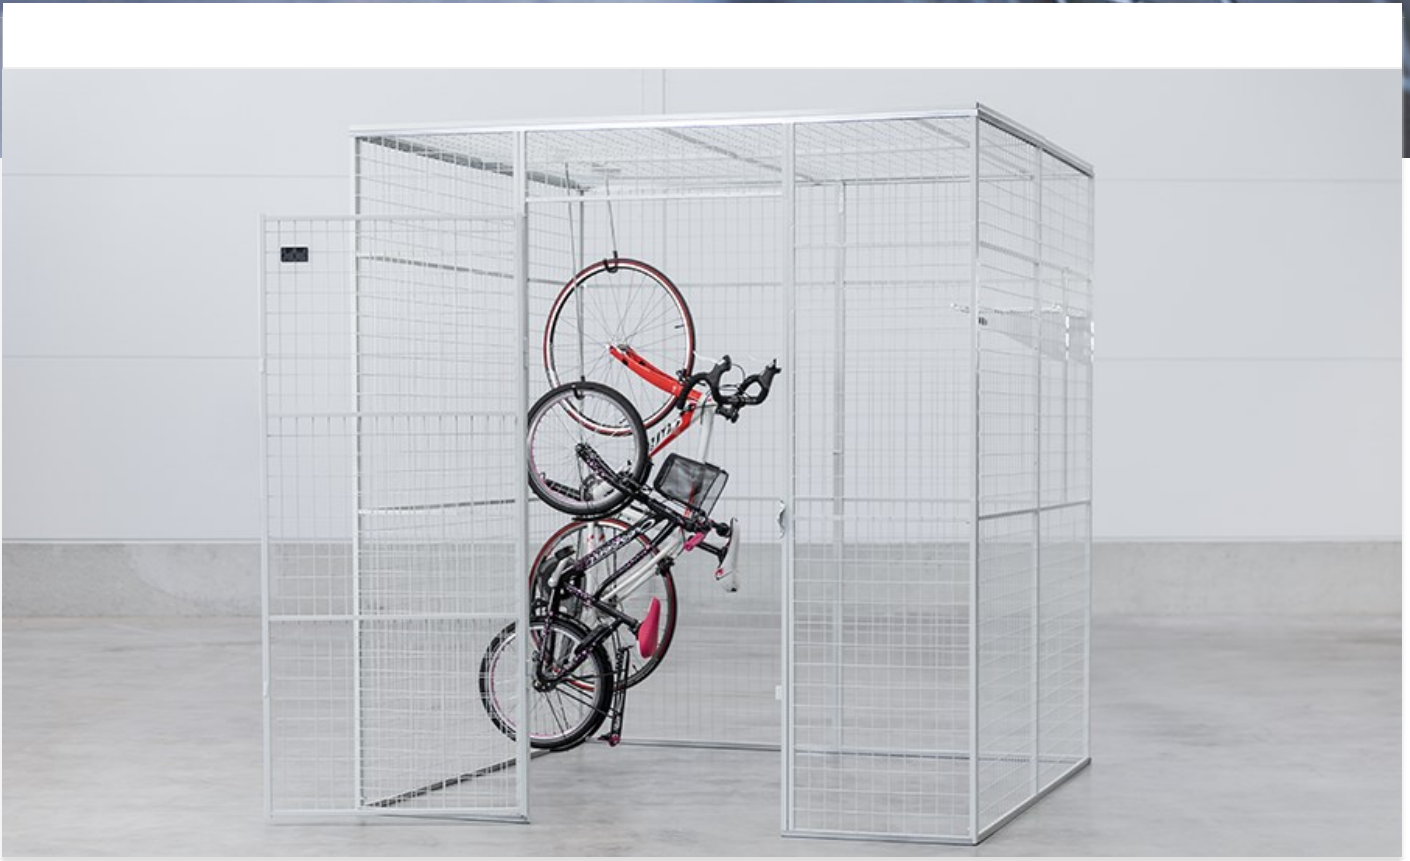

AXELENT

Est 1990

Bike-Up Roof Hook

Modellen

ARTIKELN / OMSCHRIJVING	LENGTE (MM)	OPPERVLAKTE BEHANDELING
 5-400 Bike-Up Roof Hook 400mm 1 Bike	400	Thermisch verzinkt
 5-900 Bike-Up Roof Hook 900mm 1 Bike	900	Thermisch verzinkt

Gerelateerde producten

FIETSENREKKEN OP DE WAND

Bike-Up Hook

Bike rack to hang on the wall for one bike. The device is mounted on the wall and the bike is hung up at the front wheel.

1 artikelen